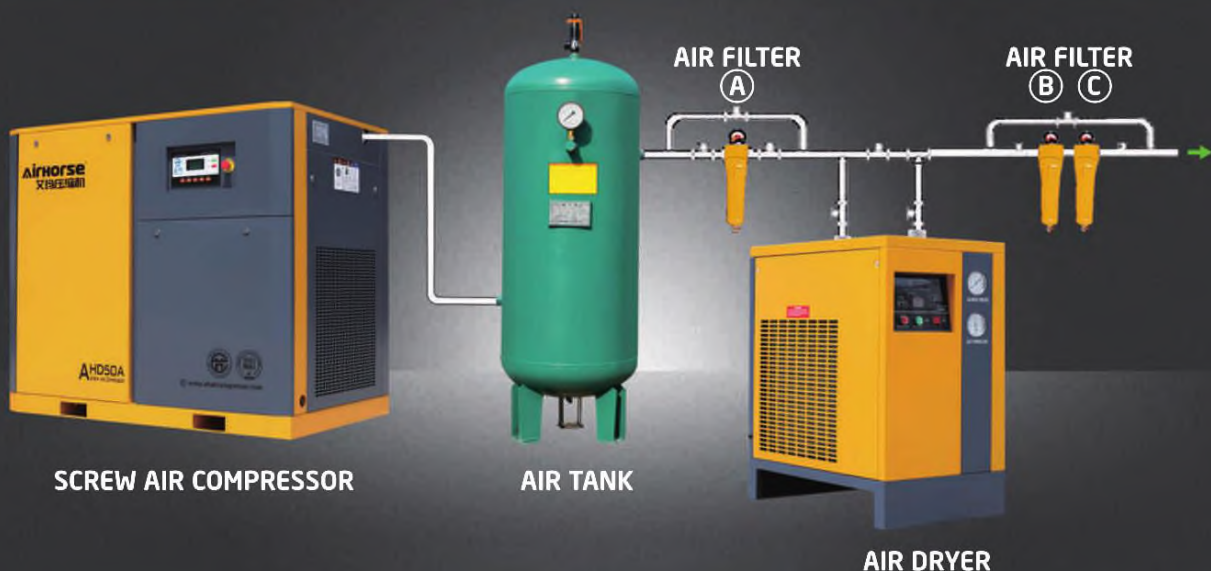

AIRKING PIPELINE AIR FILTER

Function: The pipeline filter can filter out impurities such as dirt, oil, water, etc. Through the three-stage precision filtration of compressed air filter A, B, C, from coarse to fine, it can effectively remove 99.9% of impurities.

Grade A filter	Filteration impurities 3 micron, oil filtering 5PPM
Grade B filter	Filteration impurities 1 micron, oil filtering 0.5PPM
Grade C filter	Filteration impurities 0.01 micron, oil filtering 0.001PPM

PIPELINE AIR FILTER TECHNICAL PARAMETER LIST

MODEL	AH-007	AH-015	AH-024	AH-035	AH-060	AH-090	AH-120	AH-150	AH-240	AH-300	AH-360
Air flow (m³/min)	1.0	1.5	2.4	3.5	6.0	9.0	12.0	15.0	24.0	30.0	36.0
Connecting size	G¾" ~ 1"	G¾" ~ 1"	G1" ~ 1½"	G1" ~ 1½"	G1" ~ 1½"	G2" ~ 2½"	G2" ~ 2½"	G2" ~ 2½"	PN16DN110	PN16DN110	PN16DN150
Max. pressure	16bar	16bar	16bar	16bar	16bar	16bar	16bar	16bar	12bar	12bar	12bar

ONE-STOP SHOPPING, A COMPLETE SET OF SERVICE

Designing reasonable and economical compressor stations for customers and providing clean compressed air; providing pre-sale consultation, complete machine sales, on-site maintenance, and spare parts supply with high quality and timely service.