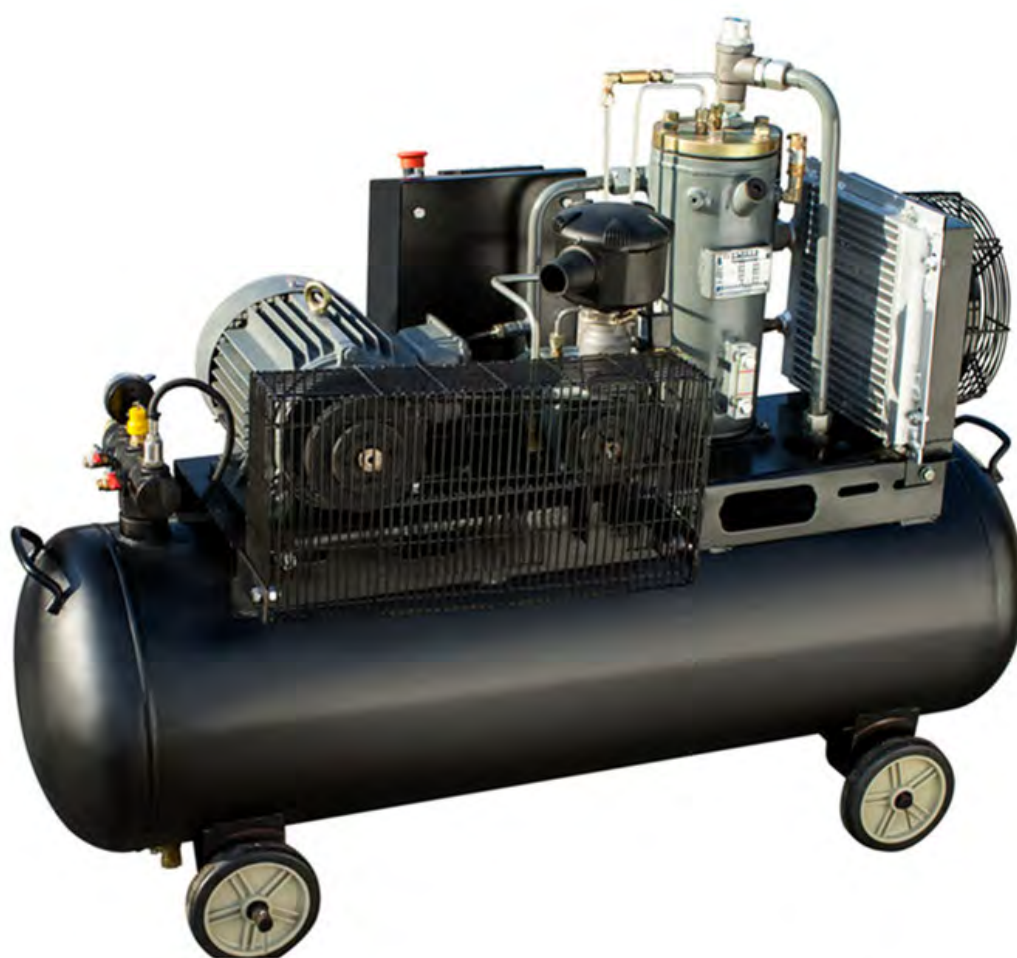

Встроенные винтовые воздушные компрессоры Серия АНХ

Архангельск (8182)63-90-72
Астана (7172)727-132
Астрахань (8512)99-46-04
Барнаул (3852)73-04-60
Белгород (4722)40-23-64
Брянск (4832)59-03-52
Владивосток (423)249-28-31
Волгоград (844)278-03-48
Вологда (8172)26-41-59
Воронеж (473)204-51-73
Екатеринбург (343)384-55-89
Иваново (4932)77-34-06

Ижевск (3412)26-03-58
Иркутск (395)279-98-46
Казань (843)206-01-48
Калининград (4012)72-03-81
Калуга (4842)92-23-67
Кемерово (3842)65-04-62
Киров (8332)68-02-04
Краснодар (861)203-40-90
Красноярск (391)204-63-61
Курск (4712)77-13-04
Липецк (4742)52-20-81

Киргизия (996)312-96-26-47

Магнитогорск (3519)55-03-13
Москва (495)268-04-70
Мурманск (8152)59-64-93
Набережные Челны (8552)20-53-41
Нижний Новгород (831)429-08-12
Новокузнецк (3843)20-46-81
Новосибирск (383)227-86-73
Омск (3812)21-46-40
Орел (4862)44-53-42
Оренбург (3532)37-68-04
Пенза (8412)22-31-16

Россия (495)268-04-70

Пермь (342)205-81-47
Ростов-на-Дону (863)308-18-15
Рязань (4912)46-61-64
Самара (846)206-03-16
Санкт-Петербург (812)309-46-40
Саратов (845)249-38-78
Севастополь (8692)22-31-93
Симферополь (3652)67-13-56
Смоленск (4812)29-41-54
Сочи (862)225-72-31
Ставрополь (8652)20-65-13

Казахстан (772)734-952-31

Сургут (3462)77-98-35
Тверь (4822)63-31-35
Томск (3822)98-41-53
Тула (4872)74-02-29
Тюмень (3452)66-21-18
Ульяновск (8422)24-23-59
Уфа (347)229-48-12
Хабаровск (4212)92-98-04
Челябинск (351)202-03-61
Череповец (8202)49-02-64
Ярославль (4852)69-52-93